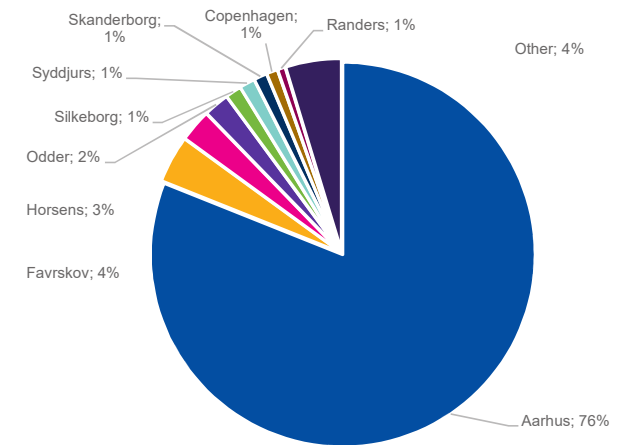

Aarhus 2017 - rethinkers

Number of rethinkers= 4,535

Gender and age

Men = 30%
Women = 70%

85 Nationalities

Municipality

(n=4230)

Region

Region	Percentage
Central Denmark Region	95,2%
The Capital Region of Denmark	2,2%
The Region of Southern Denmark	1,4%
The North Denmark Region	1,0%
Region Zealand	0,2%
	(n=4.270)