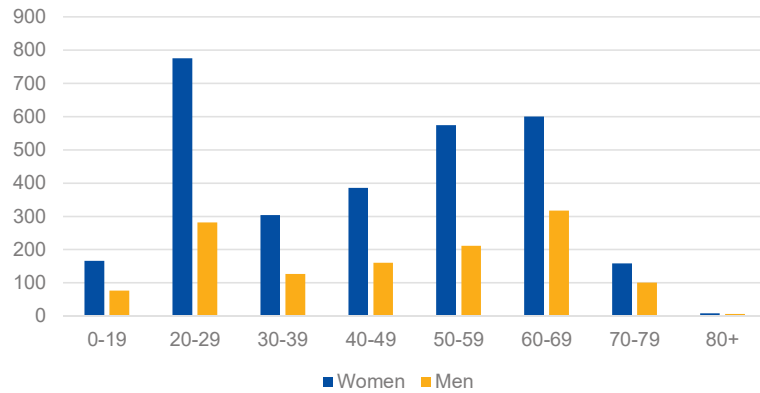

Aarhus 2017 - rethinkers

Number of rethinkers= 4,535

Gender and age

Men = 30%
Women = 70%

85 Nationalities

Municipality

(n=4230)

Region

Region	Percentage
Central Denmark Region	95,2%
The Capital Region of Denmark	2,2%
The Region of Southern Denmark	1,4%
The North Denmark Region	1,0%
Region Zealand	0,2%
	(n=4.270)